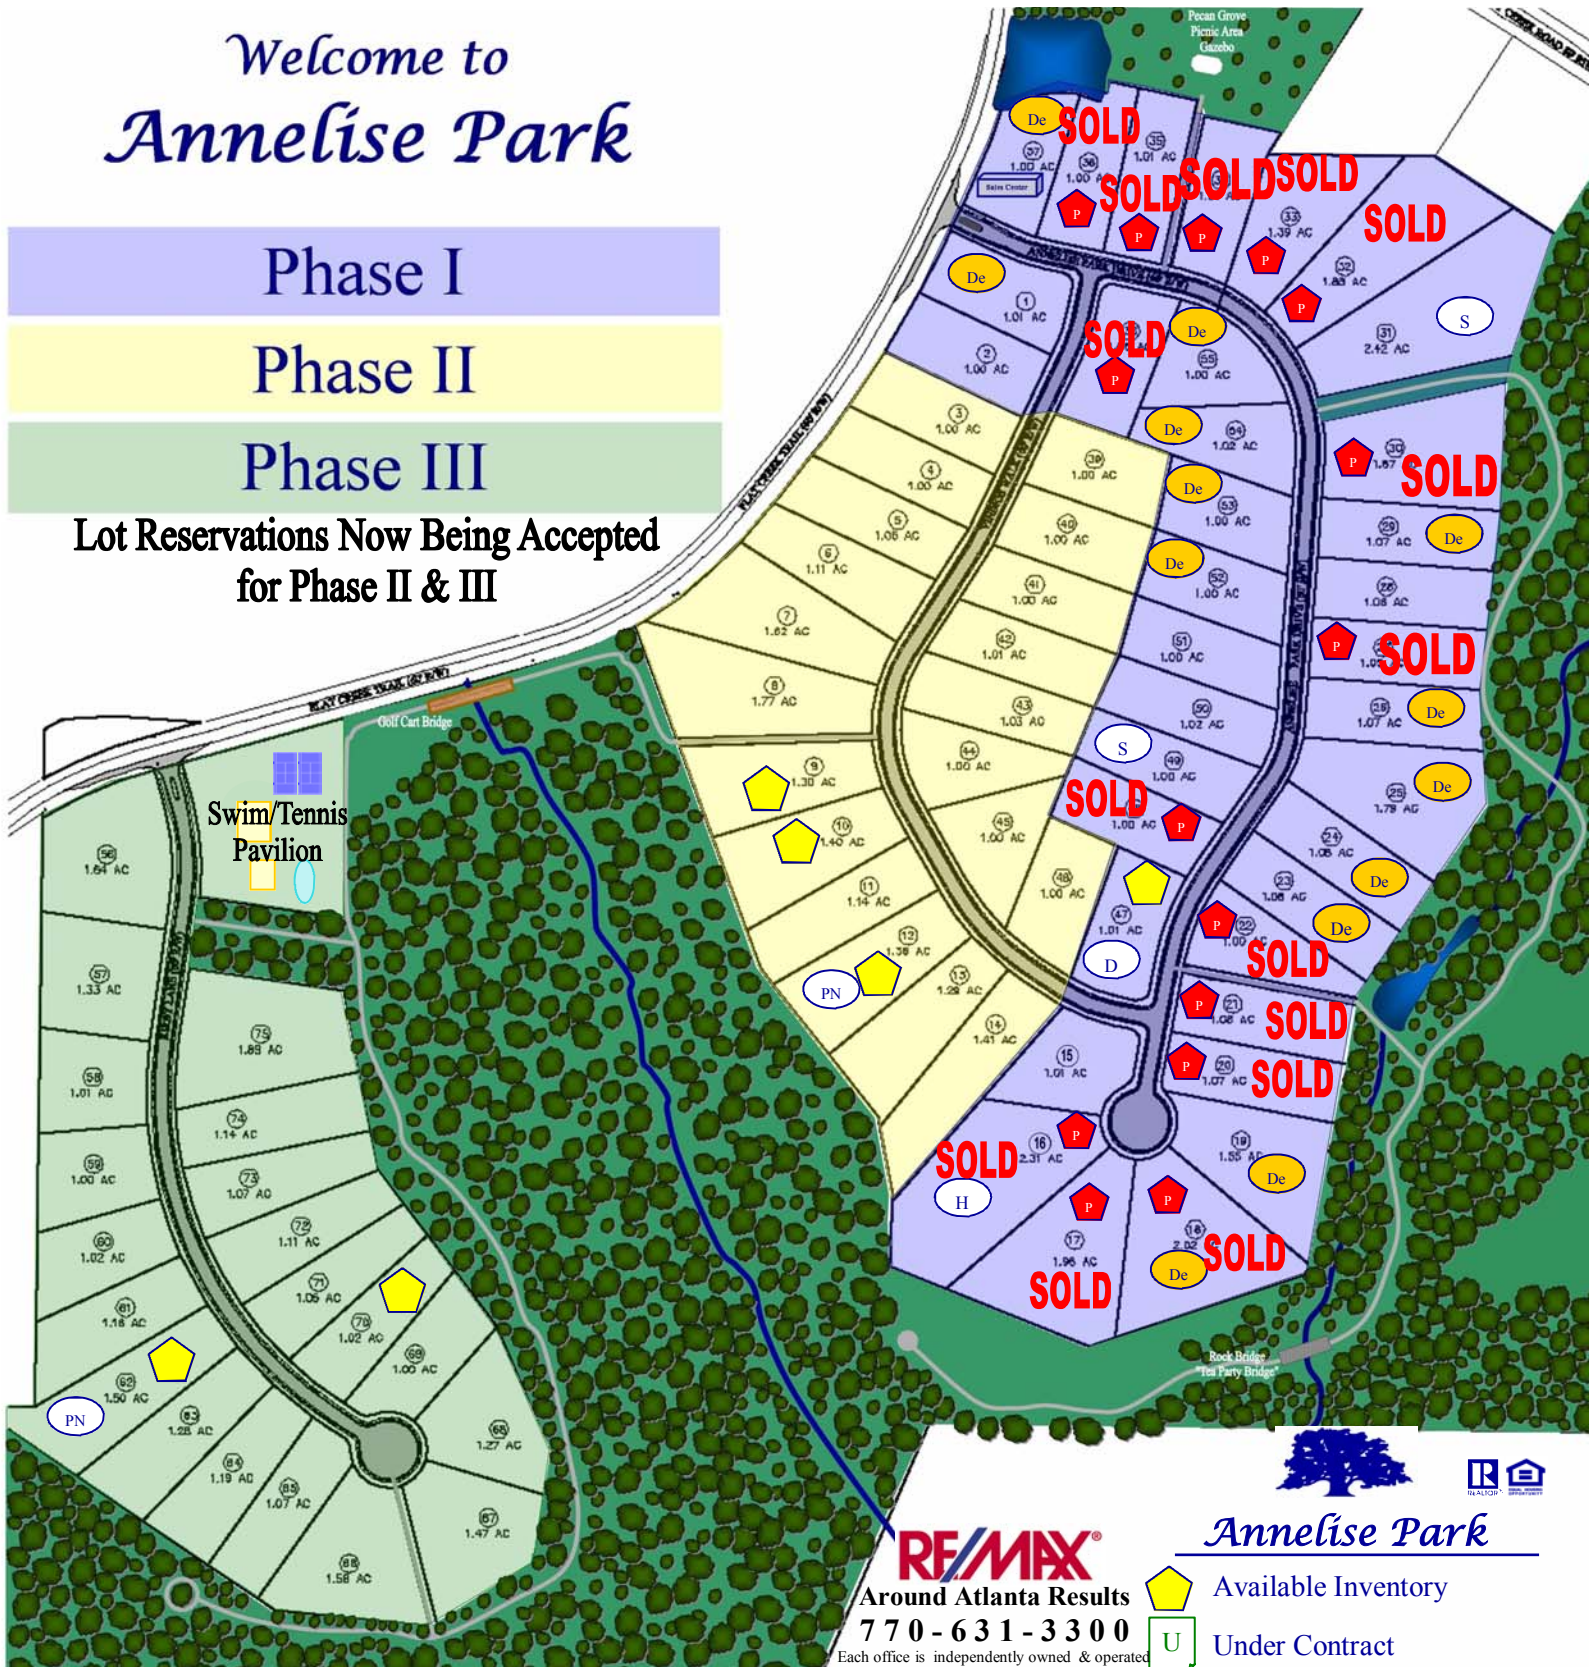

Welcome to Annelise Park

Phase I

Phase II

Phase III

Lot Reservations Now Being Accepted for Phase II & III

Annelise Park

RE/MAX
Around Atlanta Results
770-631-3300
Each office is independently owned & operated

- Available Inventory
- Under Contract
- Private Residence
- **Exceptional Builder Group:**
  - Decorus Homes
  - Pinnacle Builders, Inc.
  - Simply Southern Traditional
  - Developer Reserved Lot

Neighborhood Sales Center
770-460-4113
John Ryckley: 770.634.5269
Ginger Uhl: 678.492.8028
<http://www.PlatinumGroupGA.com>

Award Winning Fayette County Schools
Cleveland Elementary: "Where Learning is an Adventure"
Bennett's Mill Middle: *Excellence under construction*
Sandy Creek High: #1 in Fayette County: GA Report Card

~ See Our Website For More Details ~

<http://www.AnnelisePark.com>

LANDMARK CHRISTIAN SCHOOL   **WOODWARD ACADEMY** ESTABLISHED 1999

This information is believed to be accurate but is subject to changes, errors and omissions and is not warranted.